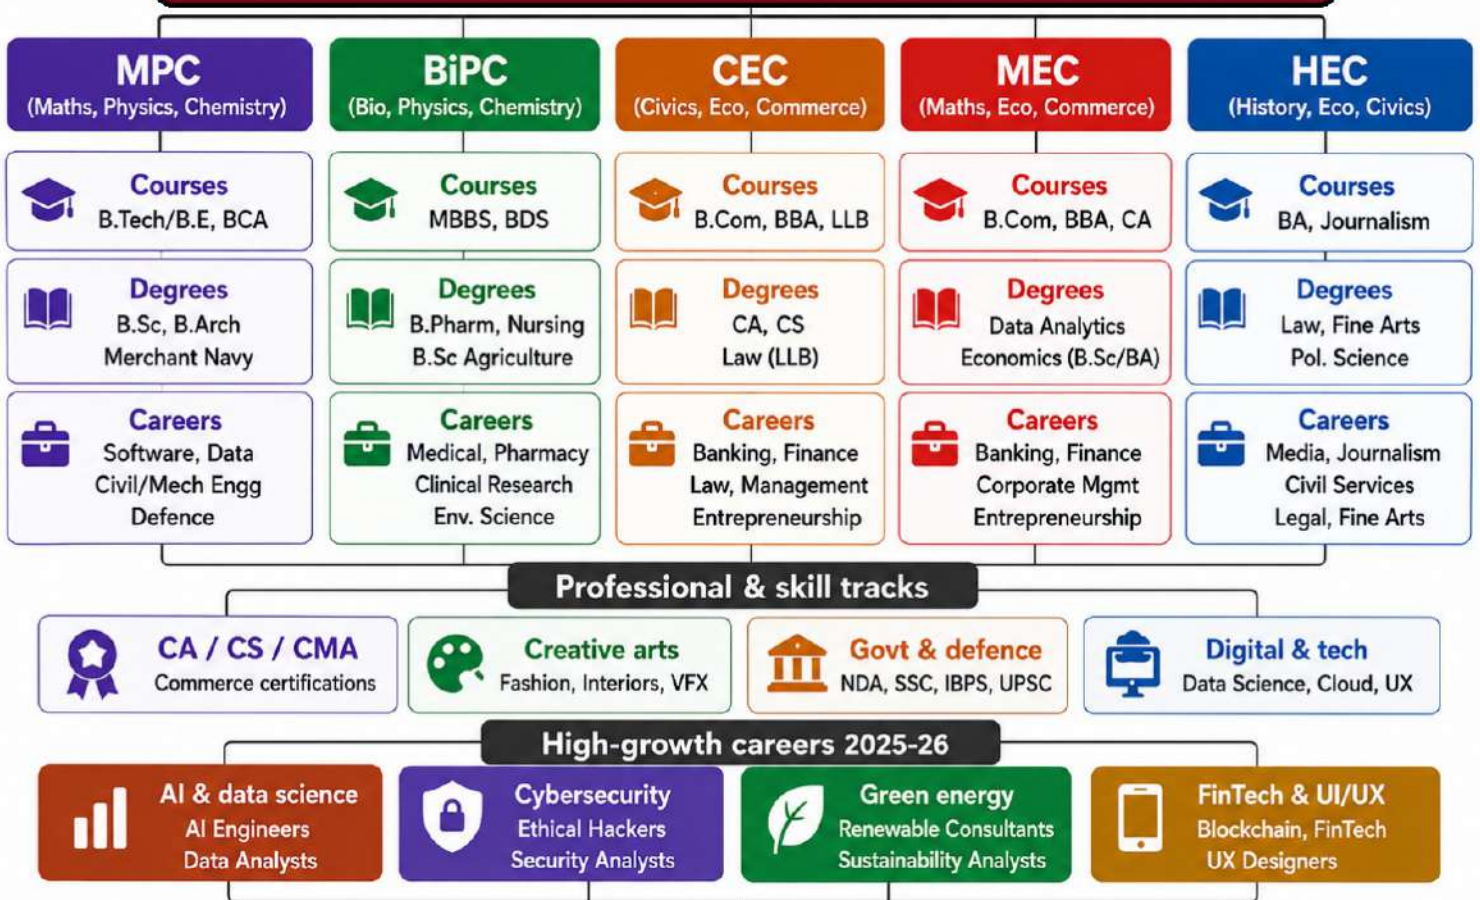

Career Guidance Flow Chart (After 10th Class Stream)

**Build your career roadmap at
L R G NAIDU JUNIOR COLLEGE**